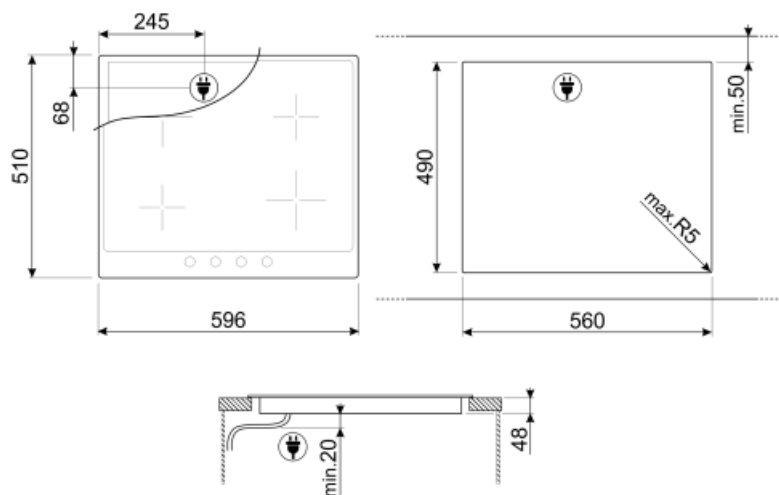

Front-left - Ceramic - Single - 2.00 kW - Ø 18.0 cm

Rear-left - Ceramic - Single - 1.20 kW - Ø 14.0 cm

Rear-right - Ceramic - Single - 2.40 kW - Ø 21.0 cm

Front-right - Ceramic - Single - 1.20 kW - Ø 14.0 cm

Minimum pan diameter indication Yes

Protection against accidental start up

Yes

Electrical Connection

Electrical connection rating (W) 6600 W
Current 20 A
Voltage (V) 220-240 V
Voltage 2 (V) 380-415 V

Type of electric cable Three and Single/Two-phase
Frequency (Hz) 50/60 Hz
Terminal box 6 poles